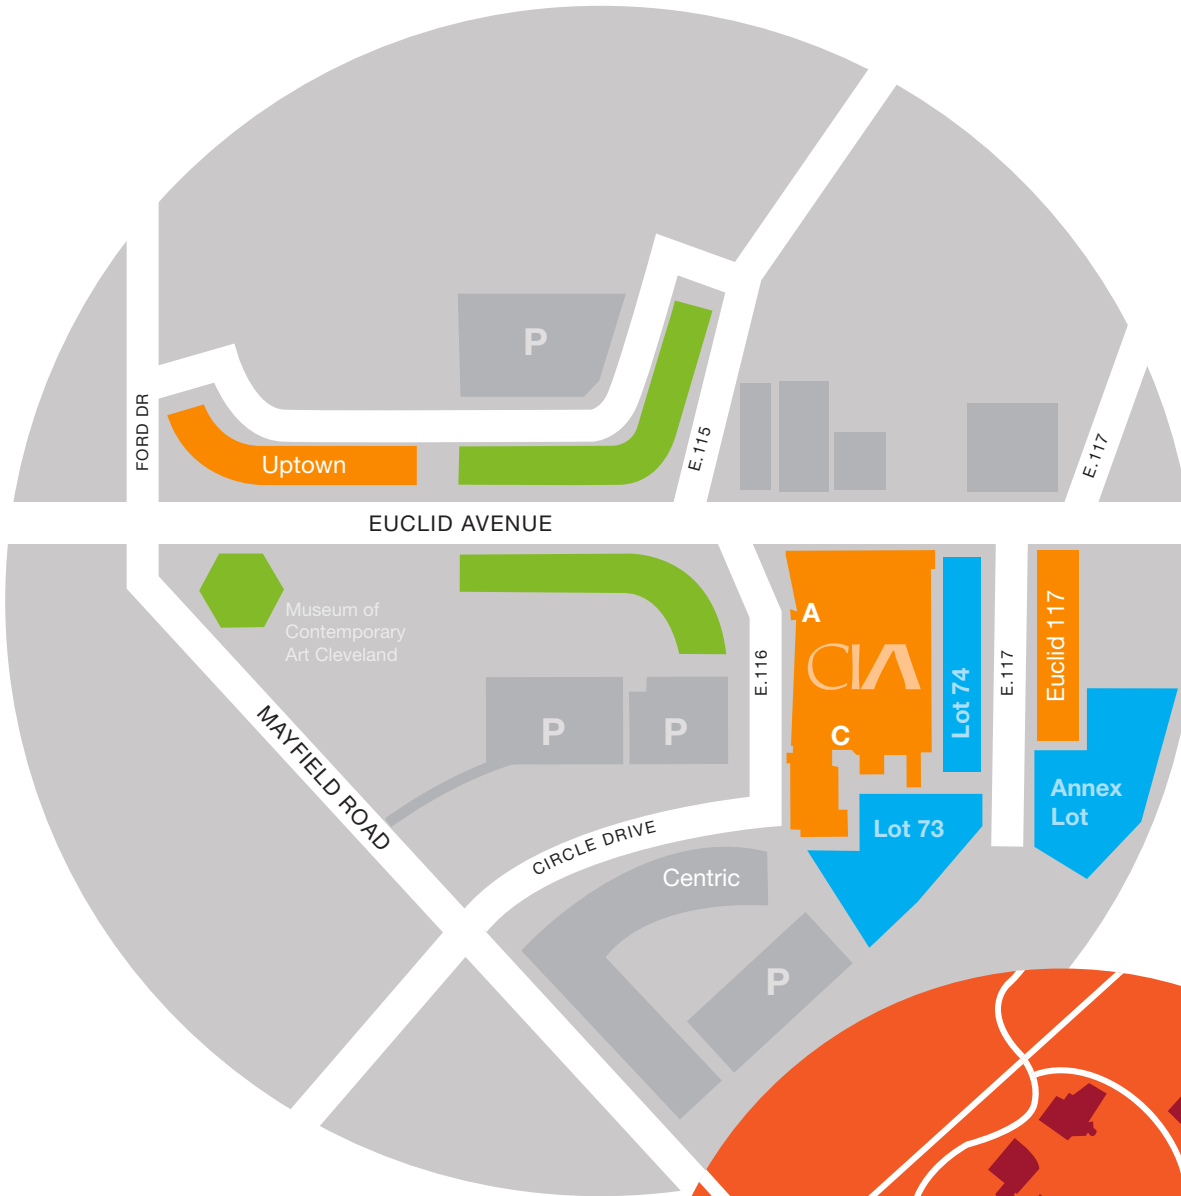

Cleveland Institute of Art

11610 Euclid Avenue
Cleveland OH 44106

216.421.7000
cia.edu