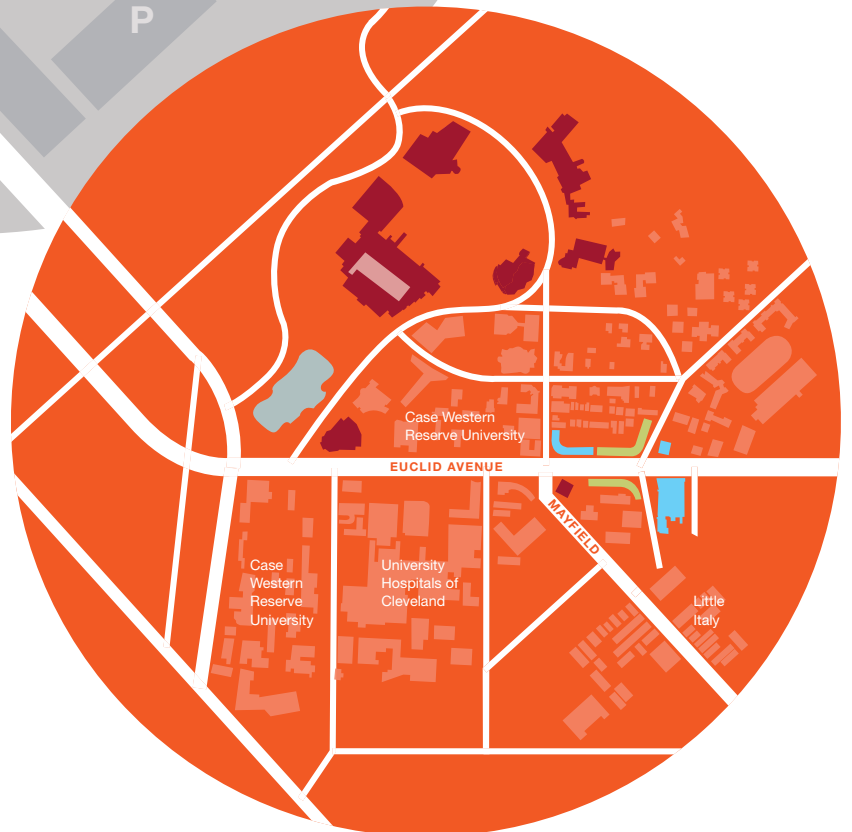

Cleveland Institute of Art

11610 Euclid Avenue
Cleveland OH 44106

216.421.7000
cia.edu

Cleveland Institute of Art

Driving Instructions

Address: 11610 Euclid Avenue, Cleveland OH 44106

From I-90 East and West Take exit #177 to Martin Luther King Jr. Dr (MLK Dr). Proceed south through Cleveland Cultural Gardens for three miles to the traffic light at E105th St. Go straight through the light; almost immediately, there's another light, where you'll turn left onto East Blvd. Take East Blvd approximately 1500ft to Ford Dr (a "Y" in the road). Take Ford Dr two lights to Euclid Ave, where you'll turn left (the Museum of Contemporary Art is across the street). Take Euclid to E117th St; turn right.

From I-77 North or I-71 North Take I-90 East to exit #177. Follow the directions for *I-90 East and West*.

From I-271 North Take Exit #32 to Cedar Rd. Bear right onto Cedar Rd and proceed west eight miles to a steep hill and traffic light at the intersection with Murray Hill Rd. Turn right on Murray Hill Rd, bear right at the light, continuing on the red brick road. Turn left on Mayfield Rd. Take Mayfield to Euclid Ave; turn right. Take Euclid to E117th St; turn right.

From Cleveland-Hopkins International Airport

Take I-71 North to I-90 East. Follow the directions from *I-90 East and West*. Or take the RTA Red Line rapid transit to the Little Italy/University Circle stop; our campus is just behind this stop. A taxi from the airport is also an option; it will cost approximately \$40.

From downtown Cleveland Follow Chester Ave east for three miles to University Circle. Turn left on Euclid Ave. Turn right at E117th St. Alternatively, the RTA "Healthline" stops in front of our school, and can be caught anywhere along Euclid Ave.