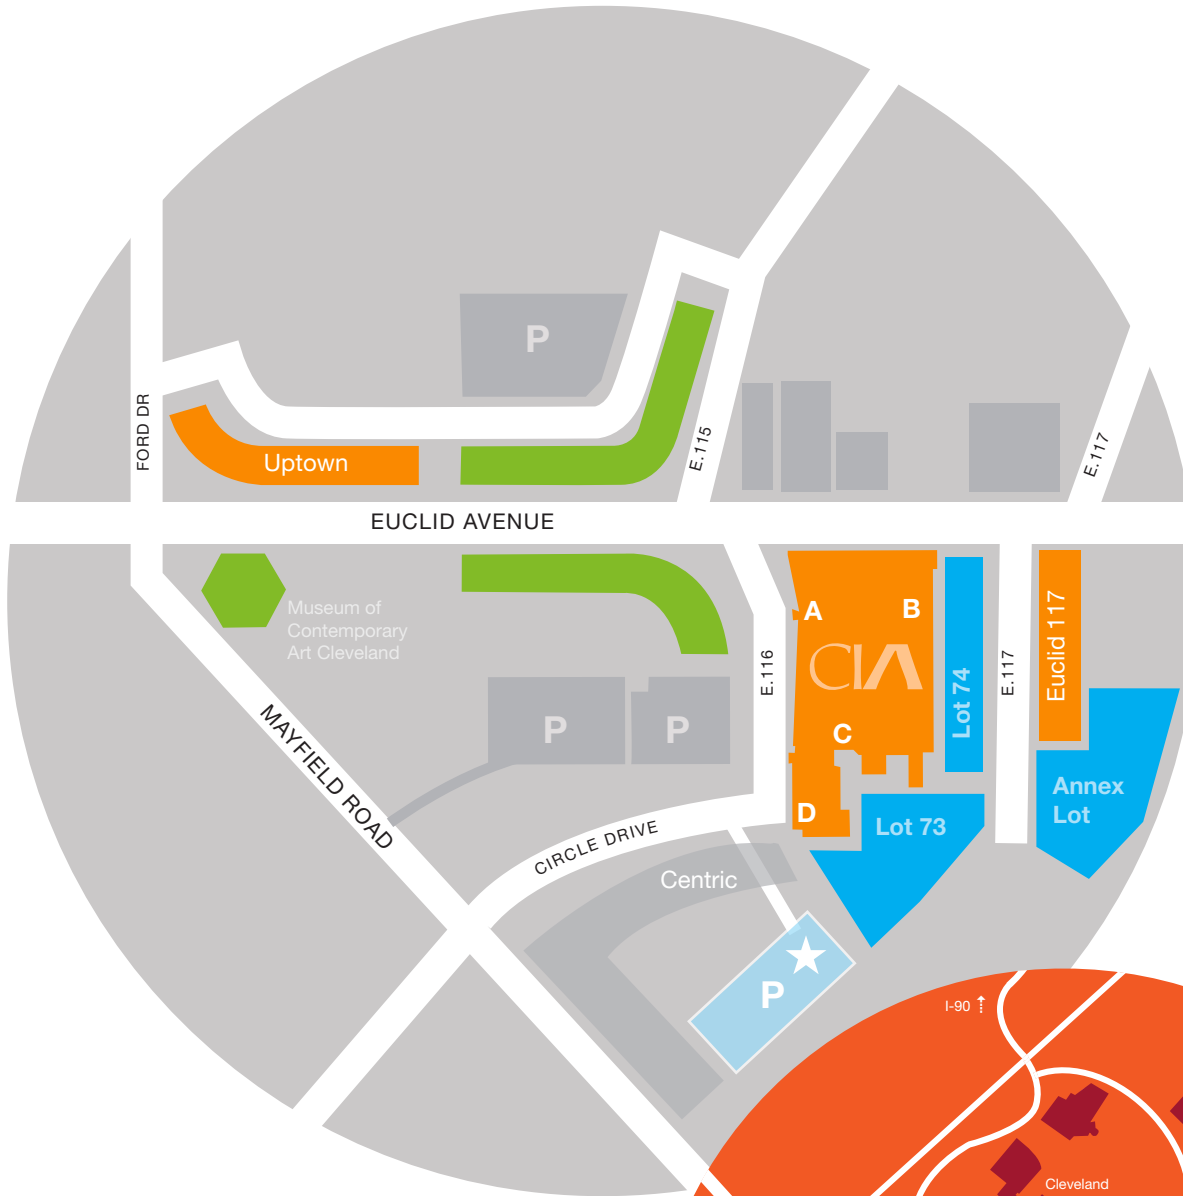

Cleveland Institute of Art

Employers/Graduate School Representatives can park in the Centric parking garage, located off E116 on Circle Drive (light blue on map, with star), then enter CIA via Entrance C.

11610 Euclid Avenue
Cleveland OH 44106

216.421.7000
cia.edu